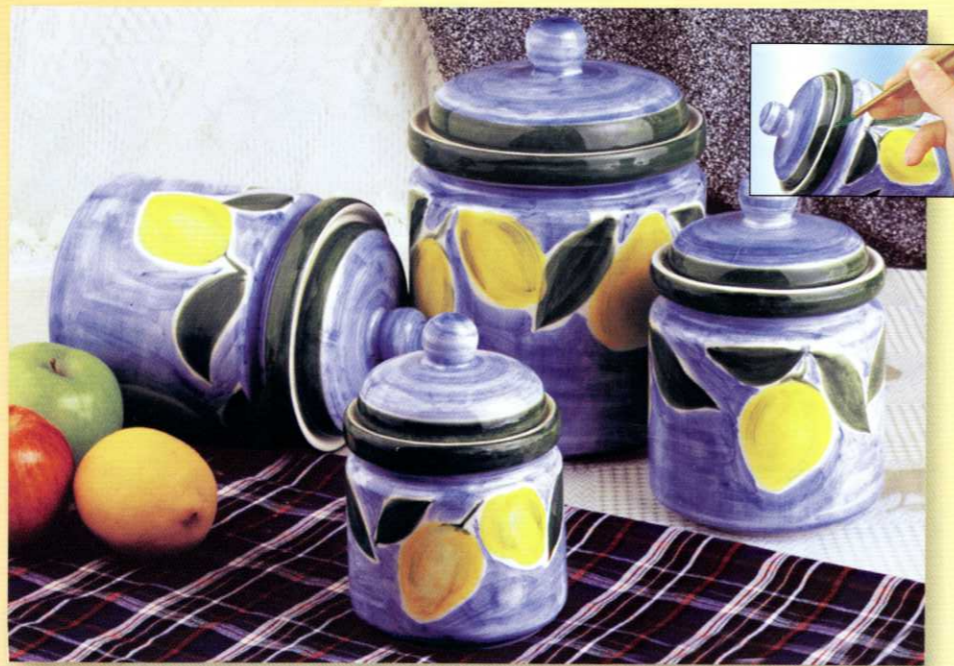

Hand Painted

Super White Canister

• Lemon Harvest

Item No.: 04CTF/M2027

Beramic Limited  
**Migo**

4 Pieces

DISHWASHER SAFE

MICROWAVE SAFE

OVEN SAFE (under 200°C)

• Glamour of Apple

Item No.: 04CTF/M2025

	Packing	G.Weight	N.Weight	Meast
1# Canister	6 Pcs/Carton	7.2Kgs/Carton	5.1Kgs/Carton	0.038CBMS/Carton
2# Canister	12 Pcs/Carton	10.5Kgs/Carton	7.8Kgs/Carton	0.048CBMS/Carton
3# Canister	24 Pcs/Carton	15.8Kgs/Carton	13.2Kgs/Carton	0.062CBMS/Carton
4# Canister	24 Pcs/Carton	11.8Kgs/Carton	9.6Kgs/Carton	0.044CBMS/Carton