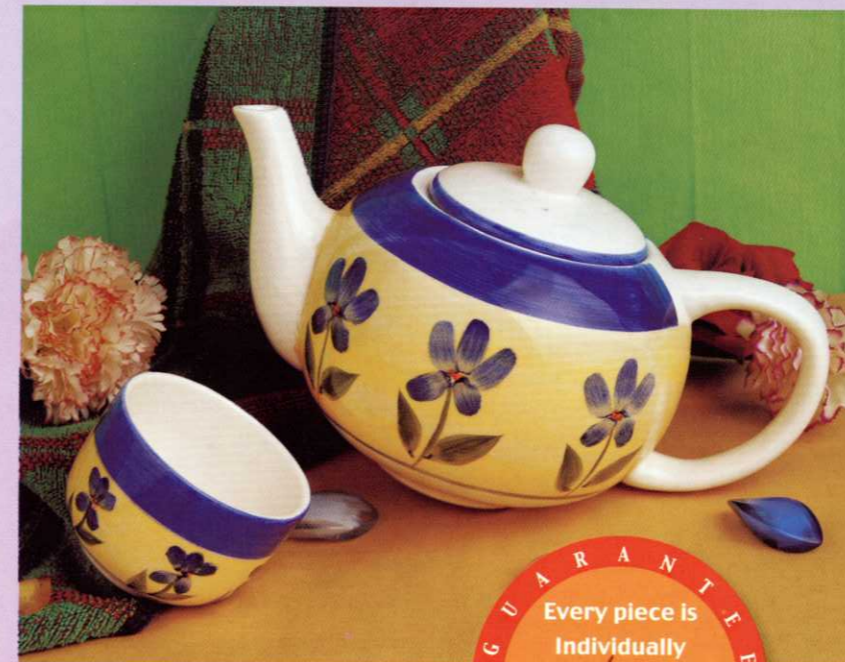

Hand Painted

Super White Hand Printed Tea Set

Orchid Garden

Item No: 07TMF/M9097

7 Pieces