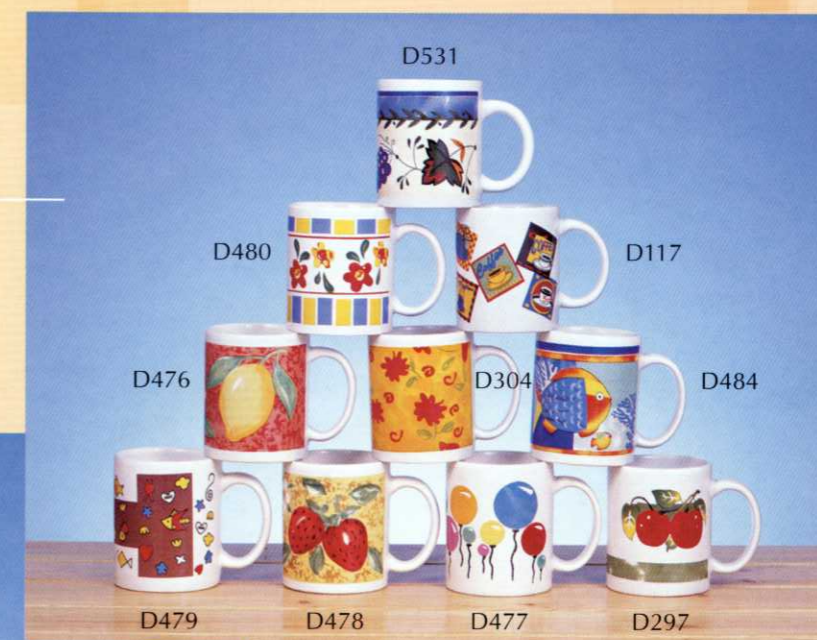

Coffee Mug Series

■ 14oz 2 Tone Color V-shape Mug

■ 16pc Solid Color V-shape Mug

Coffee Mug Series

■ 11oz Decal Mug

■ 16oz V-shape Decal Mug