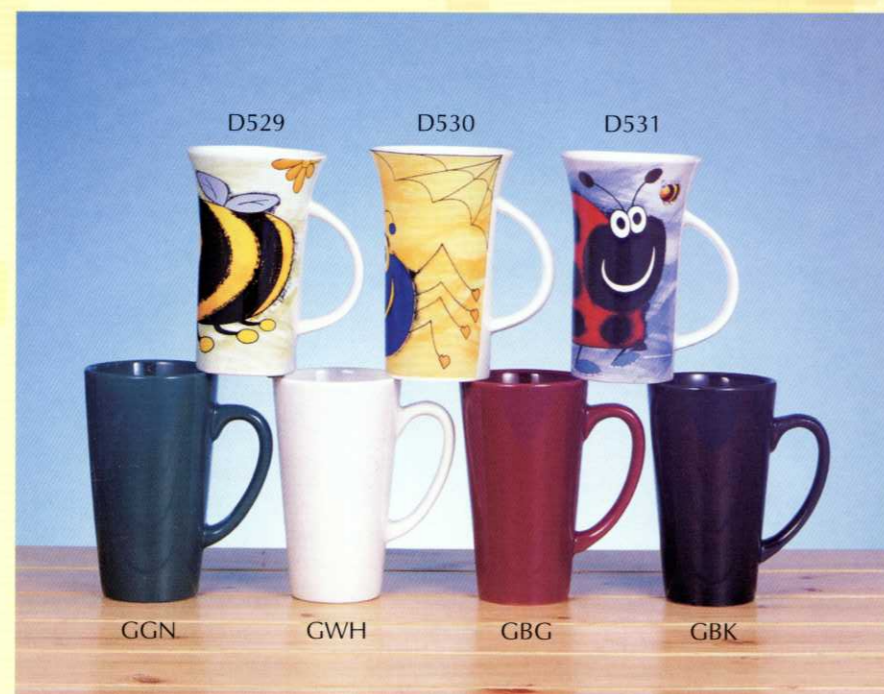

Coffee Mug Series

■ 14oz 2 Tone Color V-shape Mug

■ 16pc Solid Color V-shape Mug

Coffee Mug Series

■ 11oz Decal Mug

■ 16oz V-shape Decal Mug